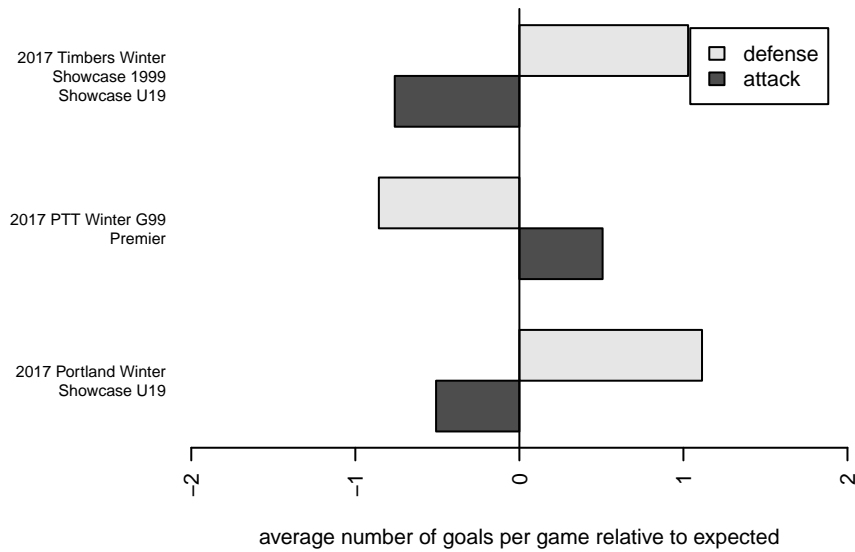

Eastside Timbers Red G99

Eastside Timbers
 Gresham, OR
 G99 total strength=1676
 attack=25.7 defense=16.91
 spr league = PTT Win G99 Premier
 notes= West Ham

alt names used:
 EastSide Timbers 99 Red
 EASTSIDE TIMBERS TIMBERS 99G (OR)
 EST 99G Red

Venues played:
 2017 Timbers Winter Showcase 1999 Showcas
 2017 Portland Winter Showcase U19
 2017 PTT Winter G99 Premier

Eastside Timbers Red G99
 Dots are actual minus expected GF (blue circles) and GA (red triangles).
 Blue line is smoothed change in attack strength. Red is smoothed change in defense strength.

**attack and defense variance (black dot)
relative to other teams
and top 10 in region**

**attack and defense rating
relative to others at age
and all opponents in last 13 months**

Performance relative to 13 month average