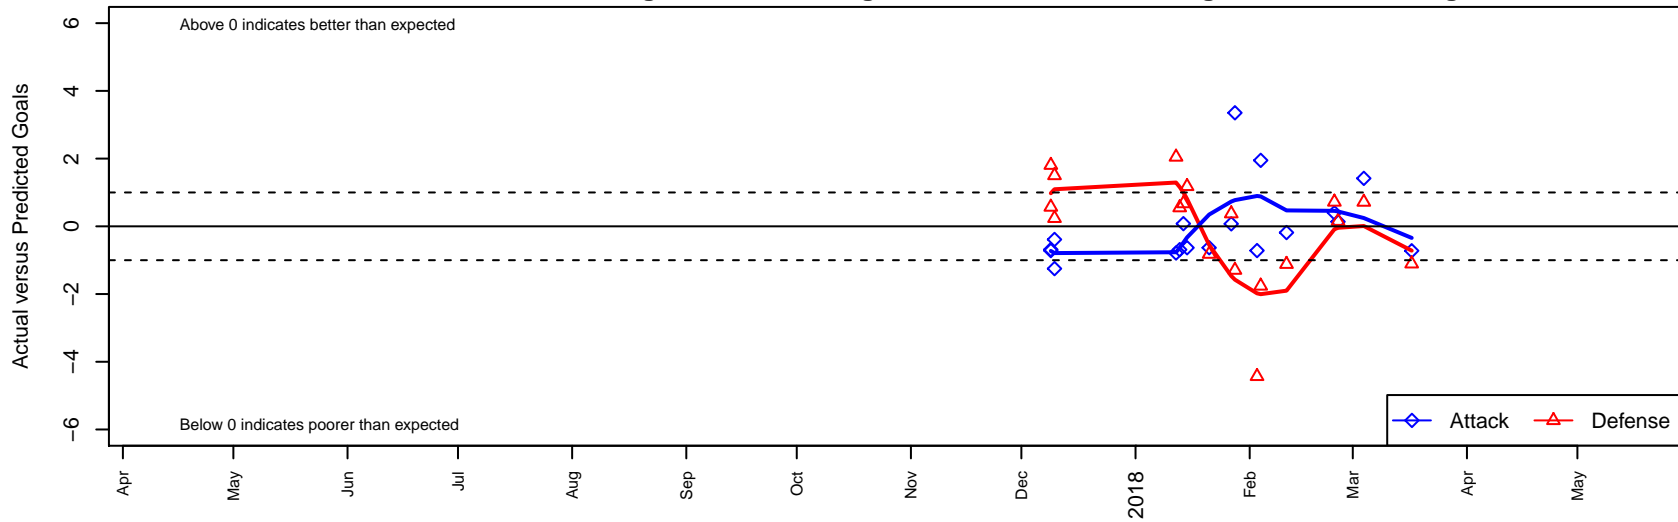

Eastside Timbers Red G99

Eastside Timbers
 Gresham, OR
 G99 total strength=1676
 attack=25.7 defense=16.91
 spr league = PTT Win G99 Premier
 notes= West Ham

alt names used:
 EastSide Timbers 99 Red
 EASTSIDE TIMBERS TIMBERS 99G (OR)
 EST 99G Red

Venues played:
 2017 Timbers Winter Showcase 1999 Showcas
 2017 Portland Winter Showcase U19
 2017 PTT Winter G99 Premier

Eastside Timbers Red G99
 Dots are actual minus expected GF (blue circles) and GA (red triangles).
 Blue line is smoothed change in attack strength. Red is smoothed change in defense strength.

**attack and defense variance (black dot)
relative to other teams
and top 10 in region**

**attack and defense rating
relative to others at age
and all opponents in last 13 months**

Performance relative to 13 month average