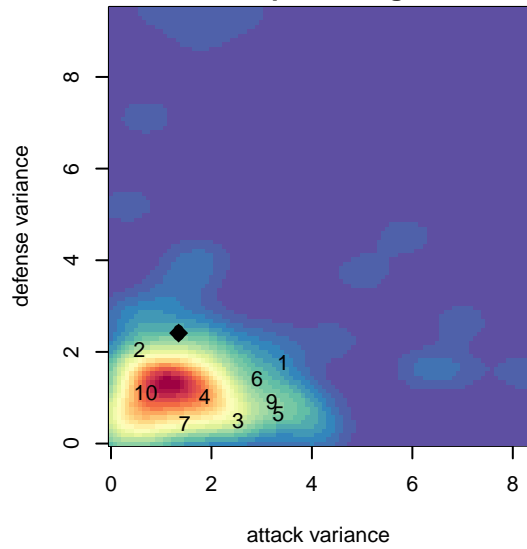

Eastside Timbers Red G99

Eastside Timbers
 Gresham, OR
 G99 total strength=1676
 attack=25.7 defense=16.91
 spr league = PTT Win G99 Premier
 notes= West Ham

alt names used:
 EastSide Timbers 99 Red
 EASTSIDE TIMBERS TIMBERS 99G (OR)
 EST 99G Red

Venues played:
 2017 Timbers Winter Showcase 1999 Showcas
 2017 Portland Winter Showcase U19
 2017 PTT Winter G99 Premier

Eastside Timbers Red G99
 Dots are actual minus expected GF (blue circles) and GA (red triangles).
 Blue line is smoothed change in attack strength. Red is smoothed change in defense strength.

**attack and defense variance (black dot)
relative to other teams
and top 10 in region**

**attack and defense rating
relative to others at age
and all opponents in last 13 months**

Performance relative to 13 month average